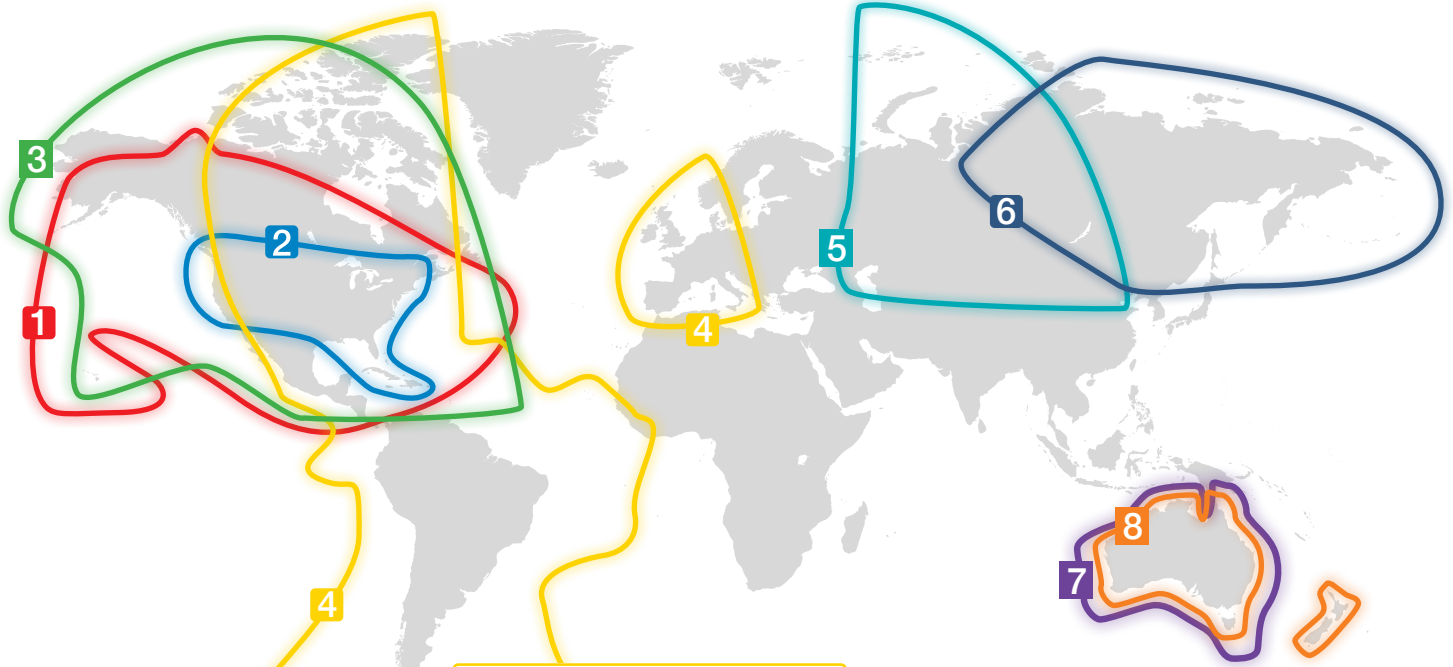

3ABN

GLOBAL SATELLITE COVERAGE

Reaching the world with the undiluted truth of the three angels' messages found in Revelation 14.

SATELLITE DETAILS

1 G-19 – NORTH AMERICA (3ABN + RADIO + RADIO MUSIC CHANNEL, 3ABN LATINO RADIO)

- KU Band
- Position: 97° West
- Transponder: 6-KU
- Frequency: 11,842 MHz
- Polarity: Horizontal
- Symbol rate: 22,000 Ksym/s
- F.E.C. 3/4

2 DISH NETWORK – CH. 9393, UNITED STATES (3ABN)

1. ECHOSTAR 16 - 61.5° West
2. CIEL 2 - 129° West

3 G18 – NORTH AMERICA (3ABN)

- C Band
- Position: 123° West
- Transponder: 24C
- Frequency: 4,009 MHz
- Polarity: Vertical
- Symbol rate: 15 Msym/s
- F.E.C. 3/4
- Format: DVBS2
- Modulation 8PSK
- Free to air

5 EXPRESS AT 1 – RUSSIA (3ABN RUSSIA)

- Position: 56° East
- Transponder: 26
- Frequency: 12,207 MHz
- Polarity: round, right
- Format: DVB-S2
- Modulation 8PSK
- F.E.C. 3/4

6 EXPRESS AT 2 – EASTERN RUSSIA (3ABN RUSSIA)